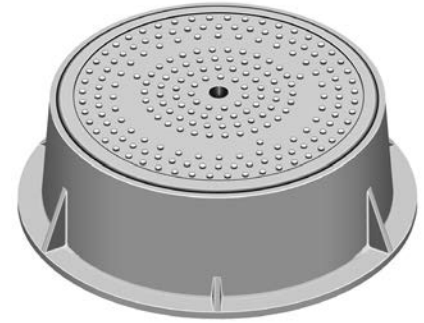

R-1728
Manhole Frame, Solid Lid

Heavy Duty

Specify solid or vented lid.

Available Vane Grate: **R-2548**

R-1728-B
Manhole Frame, Solid Lid

Heavy Duty

Specify solid or vented lid.

R-1729
Manhole Frame, Vented Lid

Heavy Duty

Furnished with four 1" anchor holes on 35-1/2" diameter bolt circle.

Available Grate: **R-2650**

R-1733-Series
Manhole Frame, Vented Lid

Heavy Duty

Specify if solid lid with two lift holes required.