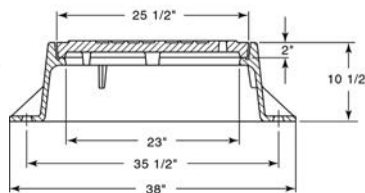

R-1728
Manhole Frame, Solid Lid

Heavy Duty

Specify solid or vented lid.

Available Vane Grate: **R-2548**

R-1728-B
Manhole Frame, Solid Lid

Heavy Duty

Specify solid or vented lid.

R-1729
Manhole Frame, Vented Lid

Heavy Duty

Furnished with four 1" anchor holes on 35-1/2" diameter bolt circle.

Available Grate: **R-2650**

R-1733-Series
Manhole Frame, Vented Lid

Heavy Duty

Specify if solid lid with two lift holes required.