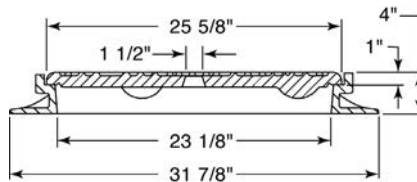

R-1728
Manhole Frame, Solid Lid

Heavy Duty

Specify solid or vented lid.

Available Vane Grate: **R-2548**

R-1728-B
Manhole Frame, Solid Lid

Heavy Duty

Specify solid or vented lid.

R-1729
Manhole Frame, Vented Lid

Heavy Duty

Furnished with four 1" anchor holes on 35-1/2" diameter bolt circle.

Available Grate: **R-2650**

R-1733-Series
Manhole Frame, Vented Lid

Heavy Duty

Specify if solid lid with two lift holes required.