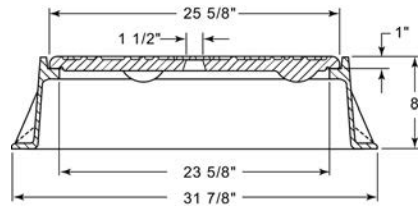

R-1728
Manhole Frame, Solid Lid

Heavy Duty

Specify solid or vented lid.

Available Vane Grate: **R-2548**

R-1728-B
Manhole Frame, Solid Lid

Heavy Duty

Specify solid or vented lid.

R-1729
Manhole Frame, Vented Lid

Heavy Duty

Furnished with four 1" anchor holes on 35-1/2" diameter bolt circle.

Available Grate: **R-2650**

R-1733-Series
Manhole Frame, Vented Lid

Heavy Duty

Specify if solid lid with two lift holes required.