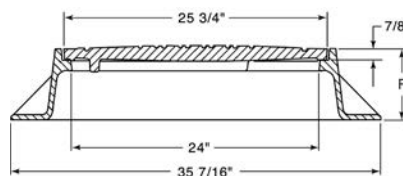

R-1728
Manhole Frame, Solid Lid

Heavy Duty

Specify solid or vented lid.

Available Vane Grate: **R-2548**

R-1728-B
Manhole Frame, Solid Lid

Heavy Duty

Specify solid or vented lid.

R-1729
Manhole Frame, Vented Lid

Heavy Duty

Furnished with four 1" anchor holes on 35-1/2" diameter bolt circle.

Available Grate: **R-2650**

R-1733-Series
Manhole Frame, Vented Lid

Heavy Duty

Specify if solid lid with two lift holes required.