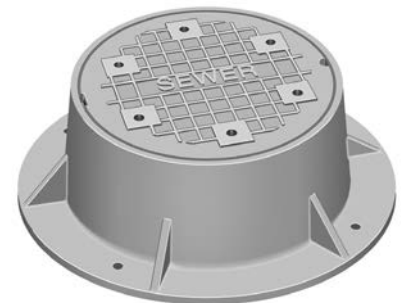

R-1728
Manhole Frame, Solid Lid

Heavy Duty

Specify solid or vented lid.

Available Vane Grate: **R-2548**

R-1728-B
Manhole Frame, Solid Lid

Heavy Duty

Specify solid or vented lid.

R-1729
Manhole Frame, Vented Lid

Heavy Duty

Furnished with four 1" anchor holes on 35-1/2" diameter bolt circle.

Available Grate: **R-2650**

R-1733-Series
Manhole Frame, Vented Lid

Heavy Duty

Specify if solid lid with two lift holes required.